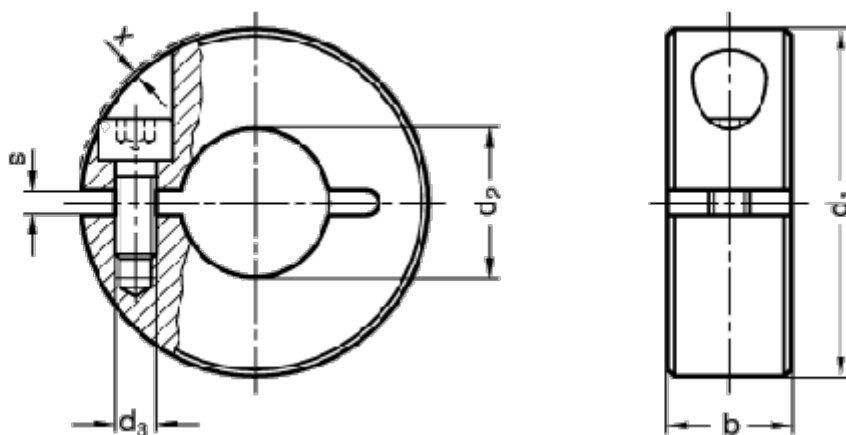

Data Sheet

Article number: 201122389

Description: E+G Split set collar GN 707.2-B 35-ST

Measures

$b = 15$
 $d_1 = 60$
 $d_2 = B 35$
 $d_3 = M6$
 $s = 4.0$
 $x = 0.4$